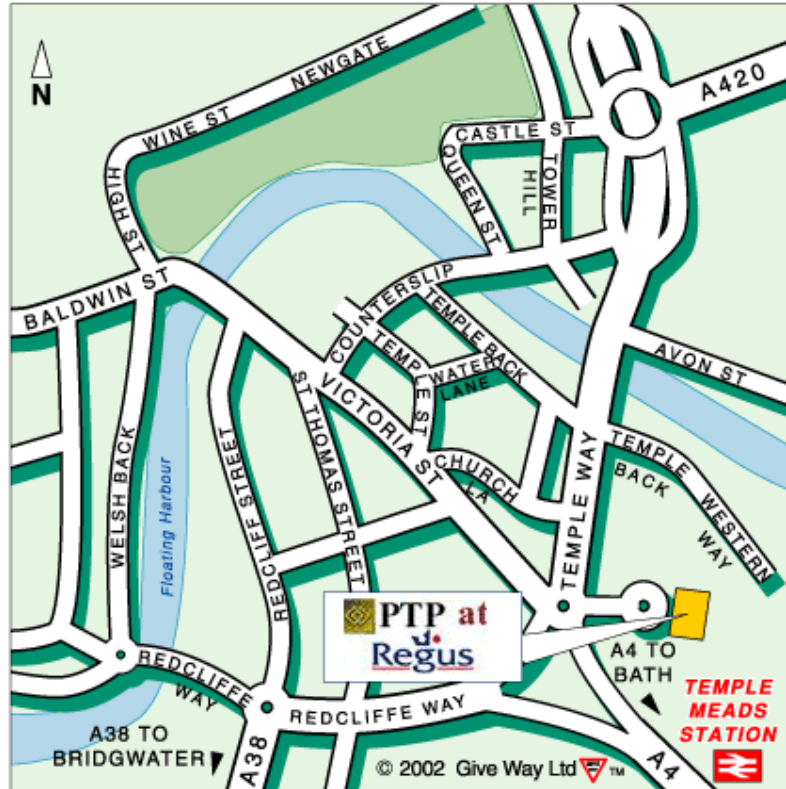

## Directions to Regus Centre, Bristol

Venue Address:  
Regus House  
1 Friary  
Temple Quay  
Bristol  
BS1 6EA UK

### By Road:

From the M4, exit junction 19 onto the M32. At the end of the M32, take the left-hand lane and turn left onto the inner ring road. Drive through the underpass then take the first exit at the main Temple Circus roundabout into Temple Quay. Take the first left at the small roundabout and Regus is in front of you.

### By Air:

From Bristol International Airport follow the A38 towards Bristol, approximately 20 minutes' drive. Follow signs for Temple Meads Station.

### By Public Transport:

Exit Temple Meads Station and turn right onto pedestrian link to Temple Quay. Ferries and buses link other parts of the city to Temple Meads.